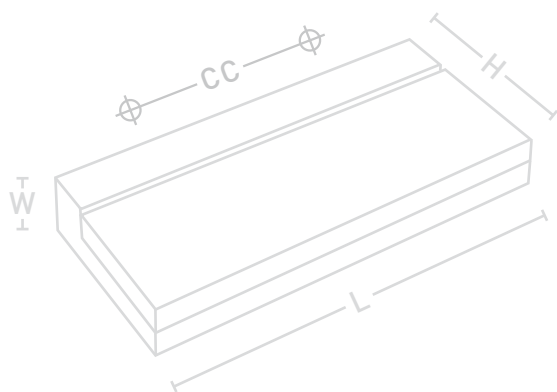

PUXADORES PARA MOBILIÁRIO

log® **BATISTA
GOMES**
COLLECTIONS

Batista Gomes, Lda.
Zona Industrial Sul
Variante Recardães-Barrô, 1541
P.O.Box 55
3754-001 Barrô-Águeda
Portugal

Tel: +351 234 612 520
Fax: +351 234 625 580
E-mail: geral@batista-gomes.pt