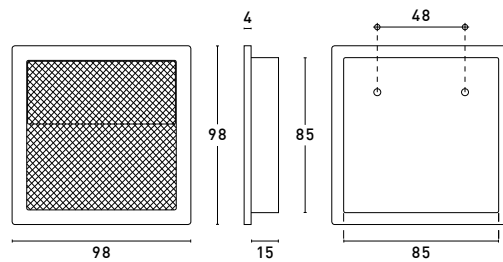

**PM.7623.1080**

CC: 128+1065+1080mm | L: 1125mm

H: 16mm | W: 25mm

Inox Look

Inox Look

**PM.7624**  
SCANDINAVIAN STONE

**PM.7624.048**  
CC: 48mm | L: 62mm | H: 10mm | W: 30mm

**PM.7624.192**  
CC: 192mm | L: 206mm | H: 10mm | W: 30mm

Antracite Mate

**CE.8258**

UDINE

**CE.8258**

CC: 48mm | L: 98x98mm | L1: 85x85mm | H: 19mm | H1: 15mm

Branco  
Preto

Branco

Preto