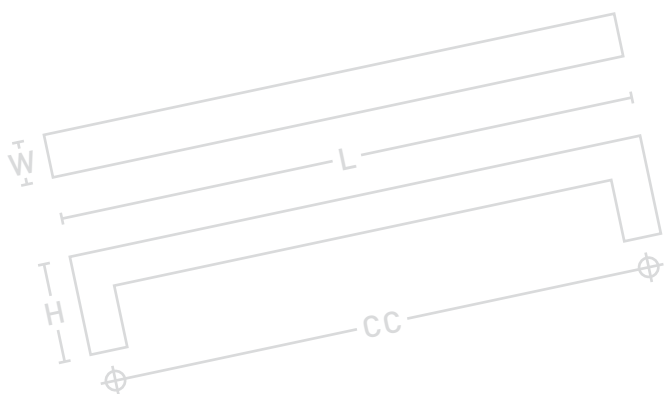

PUXADORES PARA MOBILIÁRIO

log® **BATISTA
GOMES**
COLLECTIONS

Batista Gomes, Lda.
Zona Industrial Sul
Variante Recardães-Barrô, 1541
P.O.Box 55
3754-001 Barrô-Águeda
Portugal

Tel: +351 234 612 520
Fax: +351 234 625 580
E-mail: geral@batista-gomes.pt